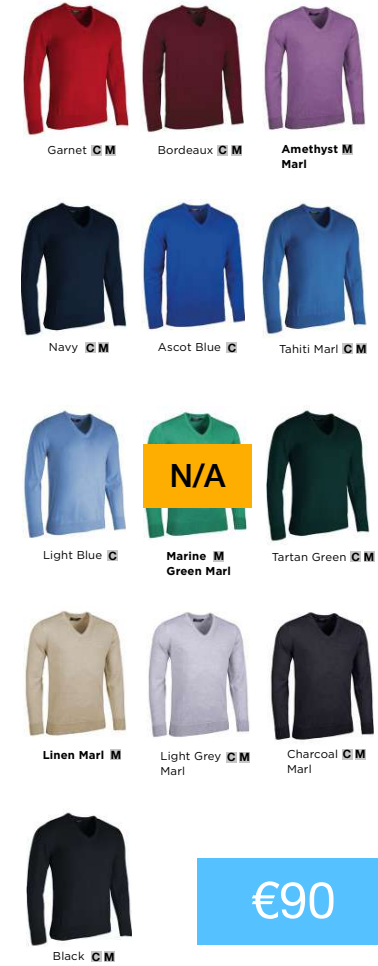

N/A

€90

M - Indicates available in g.Maya (p92)